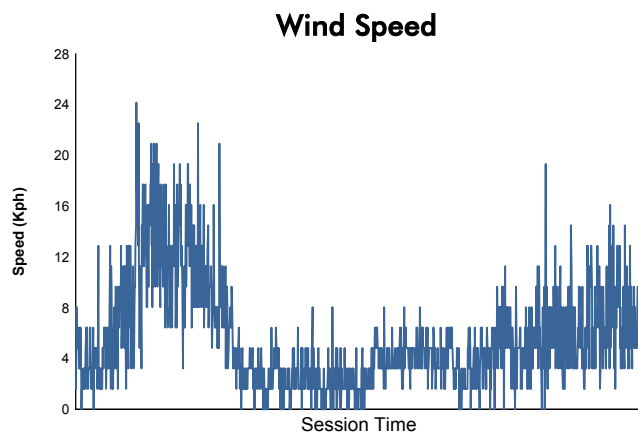

Computerised results and timing service

84° Edition des 24 Heures du Mans FIA WEC Race Weather Report

Track Status:

WET