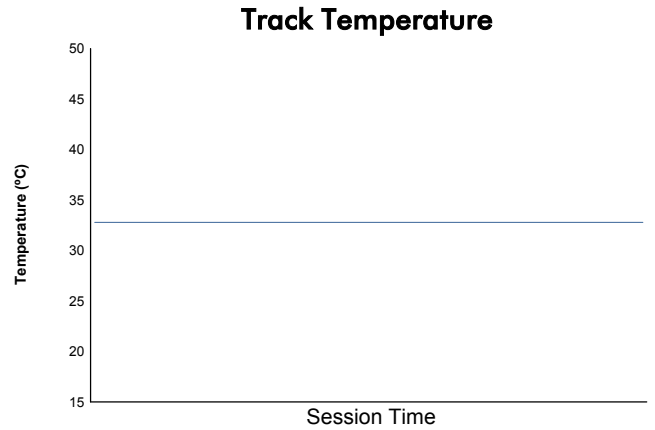

### Weather Report

Official Timekeeper 

Track Status: **DRY**