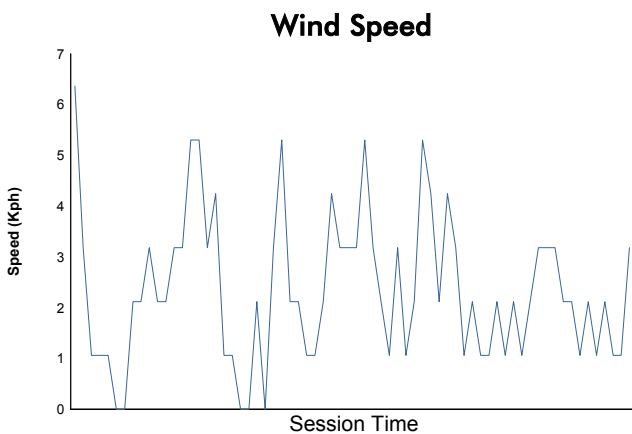

### Weather Report

Official Timekeeper 

Track Status: **DRY**