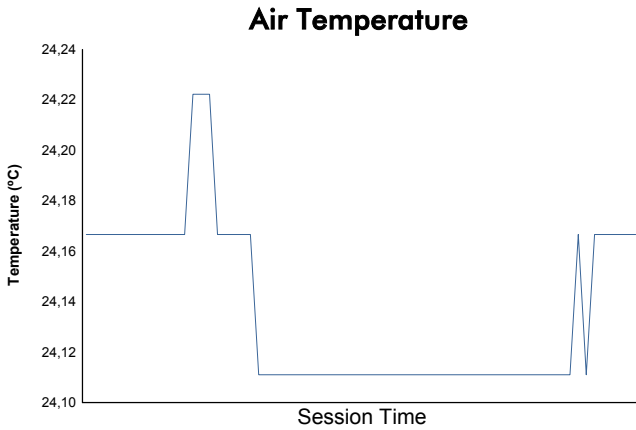

### Weather Report

Official Timekeeper 

Track Status: **DRY**