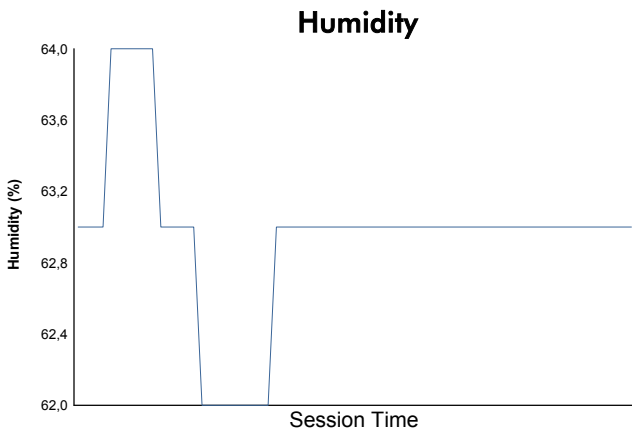

### Weather Report

Official Timekeeper 

Track Status: **DRY**