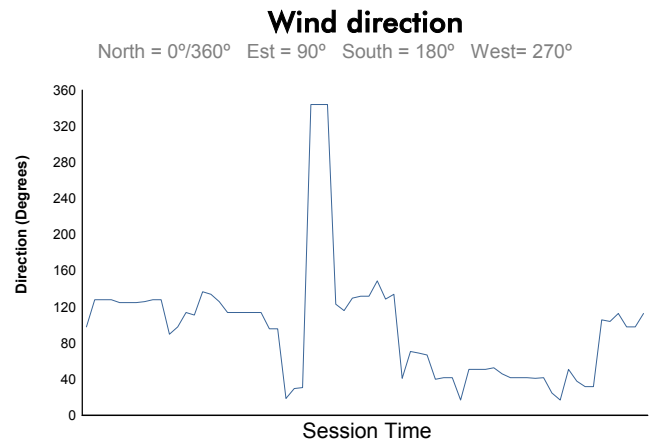

### Weather Report

Official Timekeeper 

Track Status: **DRY**