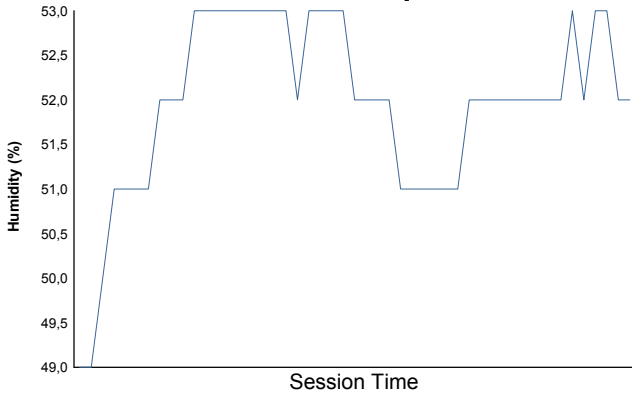

Round 6 - Punta del Este ePrix

ABB FIA Formula E Championship

Race

Weather Report

Official Timekeeper 

Air Temperature

Track Temperature

Humidity

Pressure

Wind Speed

Wind direction

Track Status: **DRY**