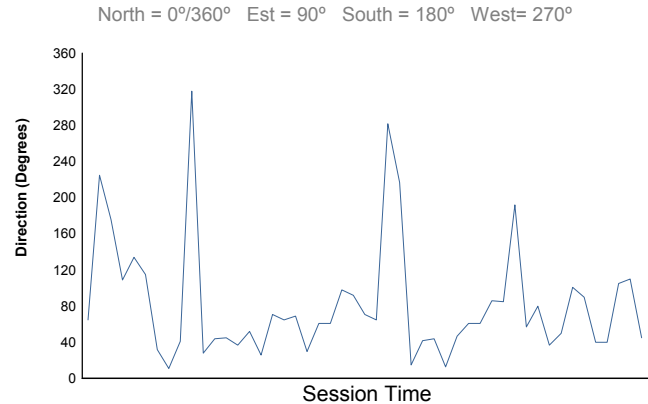

Round 6 - Punta del Este ePrix

ABB FIA Formula E Championship

Race

Weather Report

Official Timekeeper 

Air Temperature

Track Temperature

Humidity

Pressure

Wind Speed

Wind direction

Track Status: **DRY**