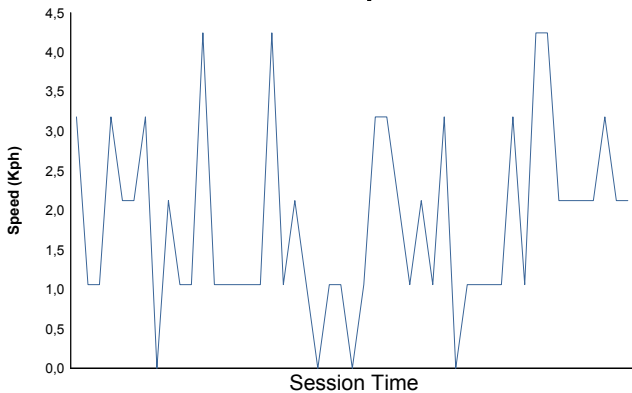

Round 6 - Punta del Este ePrix

ABB FIA Formula E Championship

Race

Weather Report

Official Timekeeper 

Air Temperature

Track Temperature

Humidity

Pressure

Wind Speed

Wind direction

Track Status: **DRY**