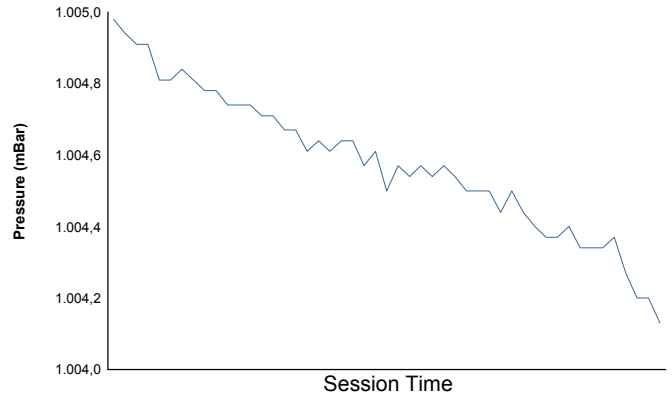

Round 6 - Punta del Este ePrix

ABB FIA Formula E Championship

Race

Weather Report

Official Timekeeper 

Air Temperature

Track Temperature

Humidity

Pressure

Wind Speed

Wind direction

Track Status: **DRY**