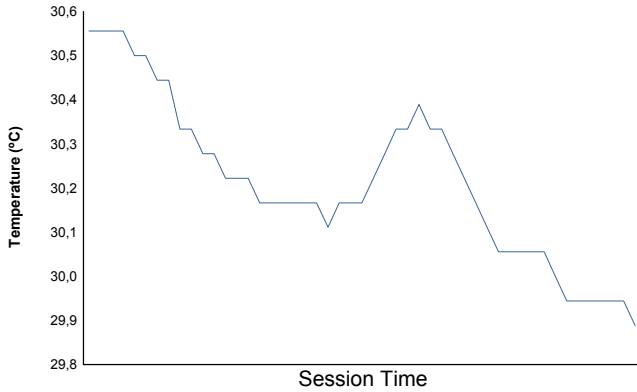

Round 6 - Punta del Este ePrix

ABB FIA Formula E Championship

Race

Weather Report

Official Timekeeper 

Air Temperature

Track Temperature

Humidity

Pressure

Wind Speed

Wind direction

Track Status: **DRY**