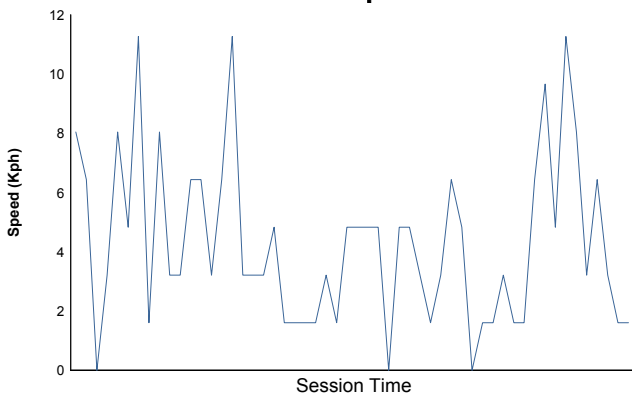

Round 8 - Berlin ePrix

FIA Formula E Championship Race

Weather Report

Official Timekeeper

Air Temperature

Track Temperature

Humidity

Pressure

Wind Speed

Wind direction

Track Status: **DRY**