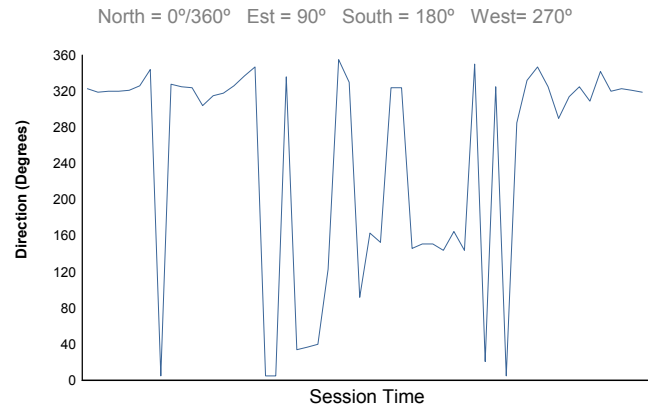

Round 8 - Berlin ePrix

FIA Formula E Championship Race

Weather Report

Official Timekeeper

Air Temperature

Track Temperature

Humidity

Pressure

Wind Speed

Wind direction

Track Status: **DRY**