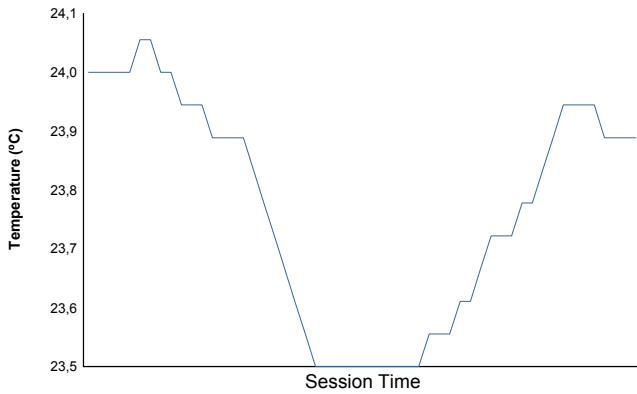

Round 8 - Berlin ePrix

FIA Formula E Championship Race

Weather Report

Official Timekeeper

Air Temperature

Track Temperature

Humidity

Pressure

Wind Speed

Wind direction

Track Status: **DRY**