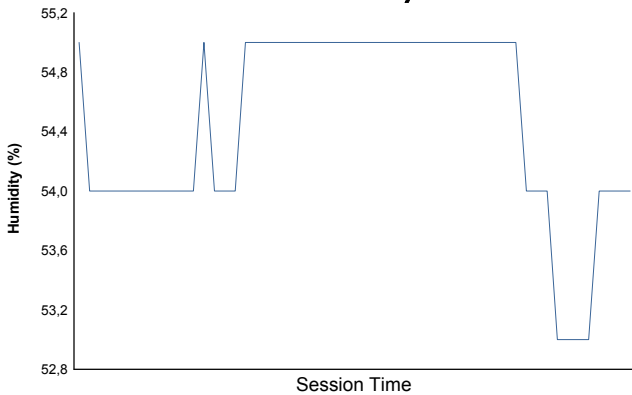

Round 8 - Berlin ePrix

FIA Formula E Championship Race

Weather Report

Official Timekeeper

Air Temperature

Track Temperature

Humidity

Pressure

Wind Speed

Wind direction

Track Status: **DRY**