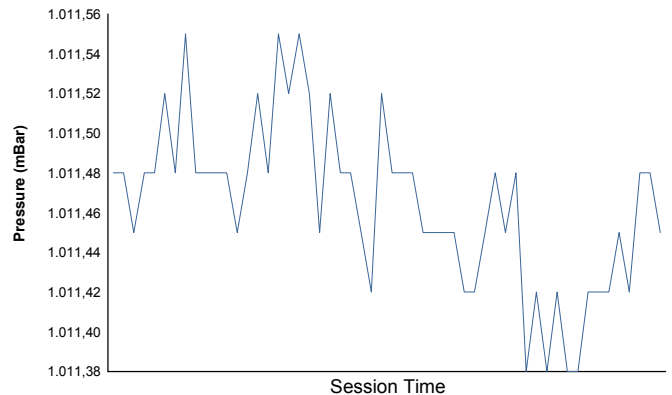

Round 8 - Berlin ePrix

FIA Formula E Championship Race

Weather Report

Official Timekeeper

Air Temperature

Track Temperature

Humidity

Pressure

Wind Speed

Wind direction

Track Status: **DRY**