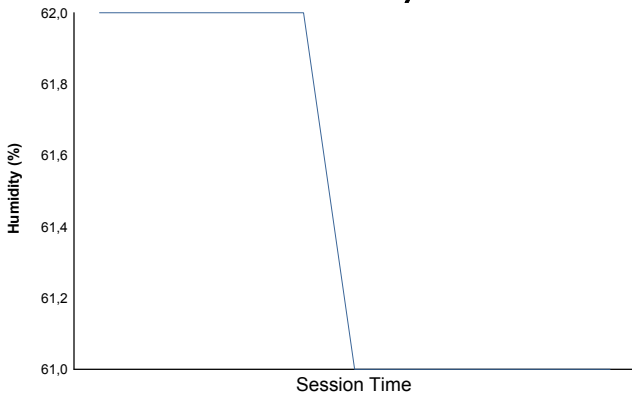

**Round 8 - Berlin ePrix**  
 FIA Formula E Championship  
 Super Pole Session

Weather Report

Official Timekeeper

**Air Temperature**

**Track Temperature**

**Humidity**

**Pressure**

**Wind Speed**