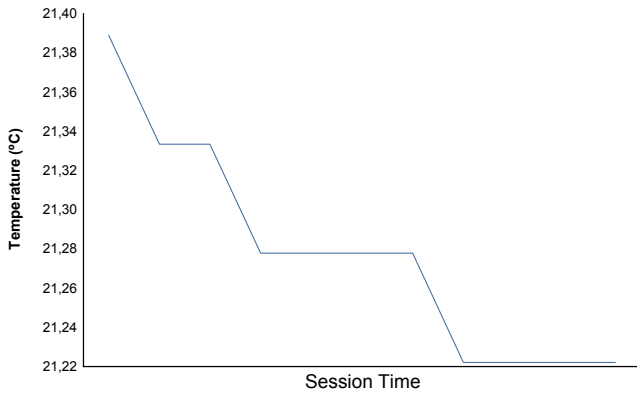

**Round 8 - Berlin ePrix**  
 FIA Formula E Championship  
 Super Pole Session

Weather Report

Official Timekeeper

**Air Temperature**

**Track Temperature**

**Humidity**

**Pressure**

**Wind Speed**

**Wind direction**

Track Status: **DRY**