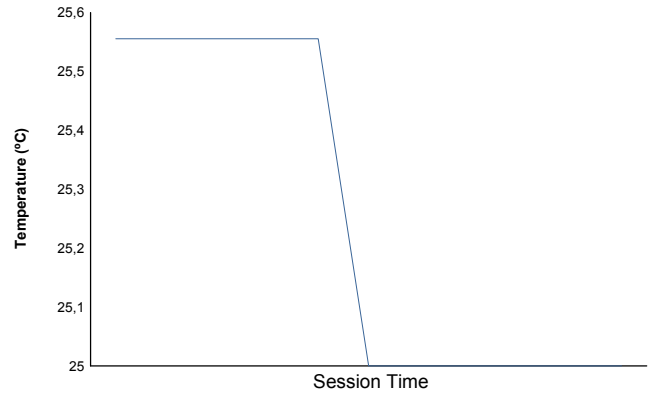

**Round 8 - Berlin ePrix**  
 FIA Formula E Championship  
 Super Pole Session

Weather Report

Official Timekeeper

**Air Temperature**

**Track Temperature**

**Humidity**

**Pressure**

**Wind Speed**