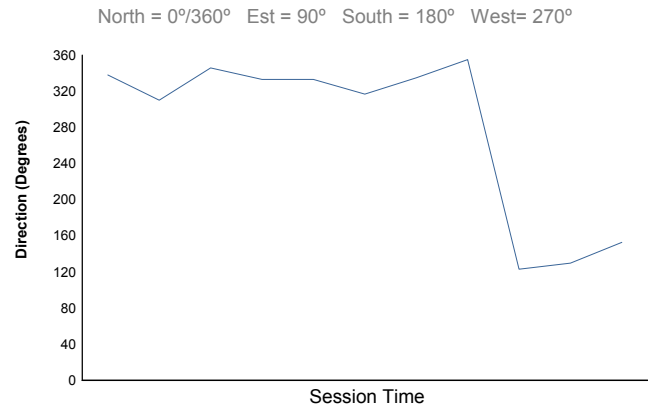

**Round 8 - Berlin ePrix**  
 FIA Formula E Championship  
 Super Pole Session

Weather Report

Official Timekeeper

**Air Temperature**

**Track Temperature**

**Humidity**

**Pressure**

**Wind Speed**

**Wind direction**

Track Status: **DRY**