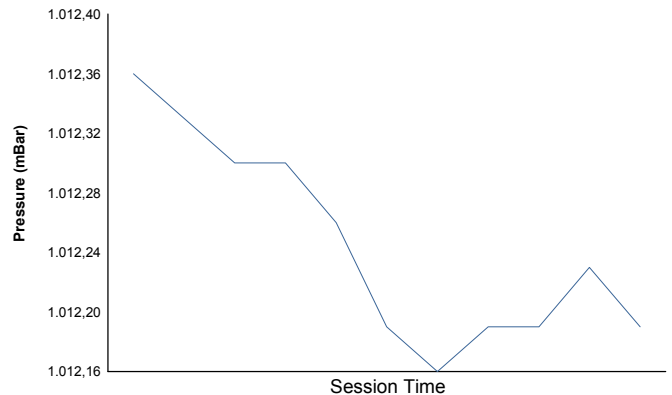

**Round 8 - Berlin ePrix**  
 FIA Formula E Championship  
 Super Pole Session

Weather Report

Official Timekeeper

**Air Temperature**

**Track Temperature**

**Humidity**

**Pressure**

**Wind Speed**

**Wind direction**

Track Status: **DRY**