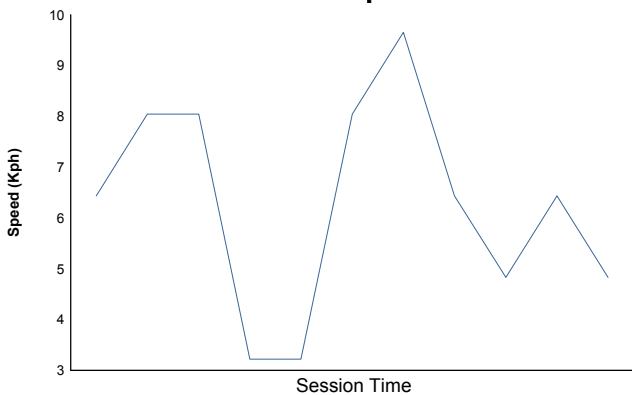

**Round 8 - Berlin ePrix**  
 FIA Formula E Championship  
 Super Pole Session

Weather Report

Official Timekeeper

**Air Temperature**

**Track Temperature**

**Humidity**

**Pressure**

**Wind Speed**

**Wind direction**

Track Status: **DRY**