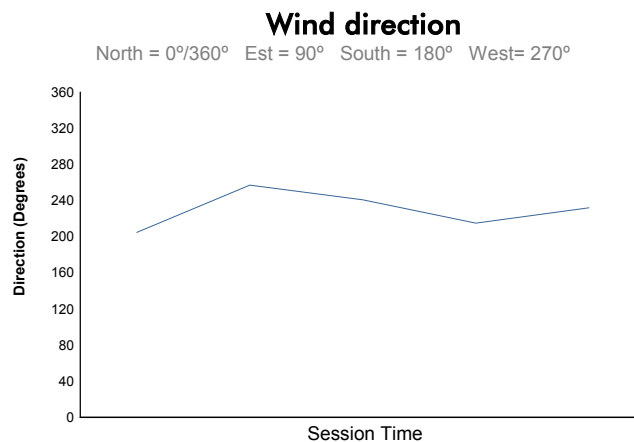

Computerised results and timing service  
**6 HOURS OF SILVERSTONE**  
**ILMC**  
**Free Practice 2**  
**Weather Report**

Track Status: **DRY**