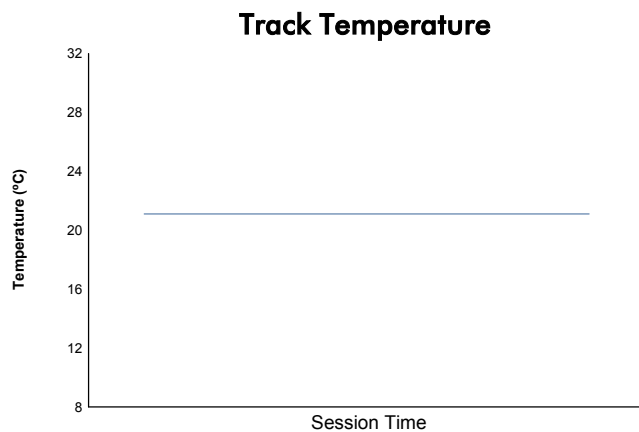

Computerised results and timing service  
**6 HOURS OF SILVERSTONE**  
**ILMC**  
**Free Practice 2**  
**Weather Report**

Track Status: **DRY**