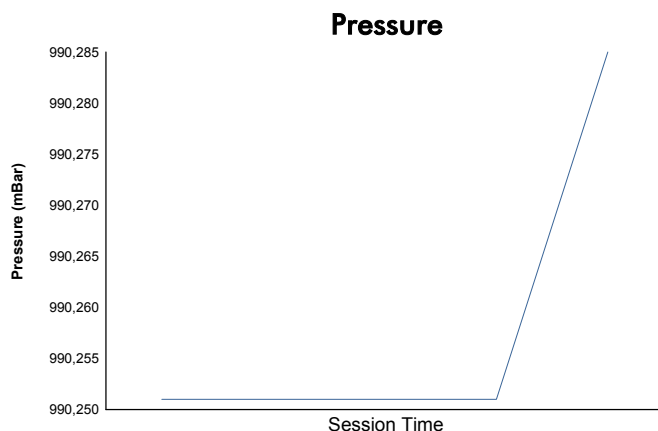

Computerised results and timing service  
**6 HOURS OF SILVERSTONE**  
**ILMC**  
**Free Practice 2**  
**Weather Report**

Track Status: **DRY**