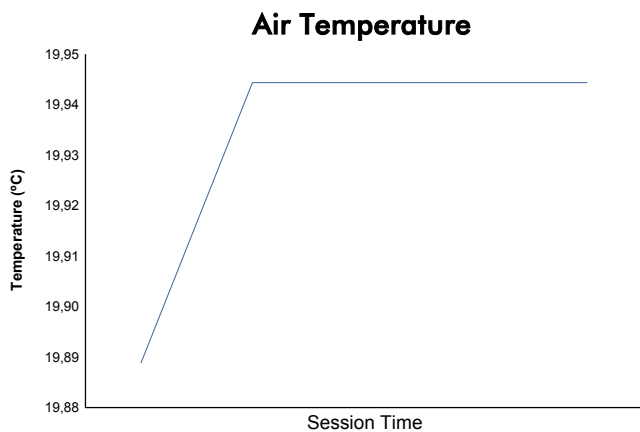

Computerised results and timing service  
**6 HOURS OF SILVERSTONE**  
**ILMC**  
**Free Practice 2**  
**Weather Report**

Track Status: **DRY**