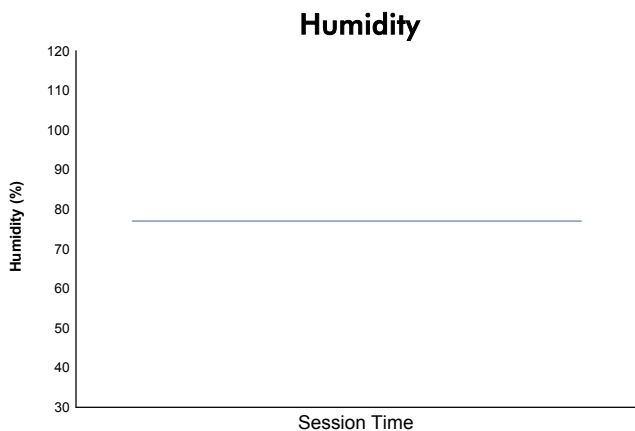

Computerised results and timing service  
**6 HOURS OF SILVERSTONE**  
**ILMC**  
**Free Practice 2**  
**Weather Report**

Track Status: **DRY**