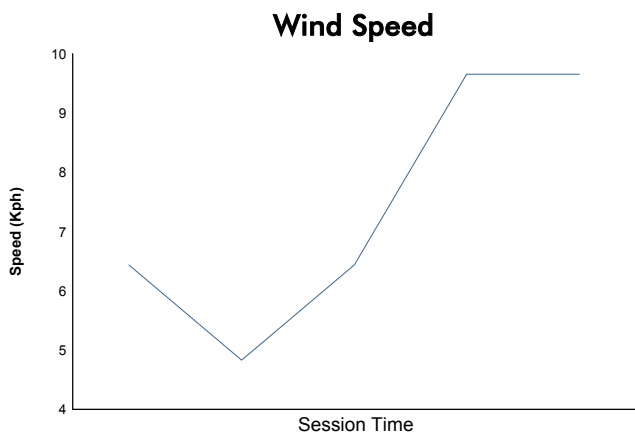

Computerised results and timing service  
**6 HOURS OF SILVERSTONE**  
**ILMC**  
**Free Practice 2**  
**Weather Report**

Track Status: **DRY**